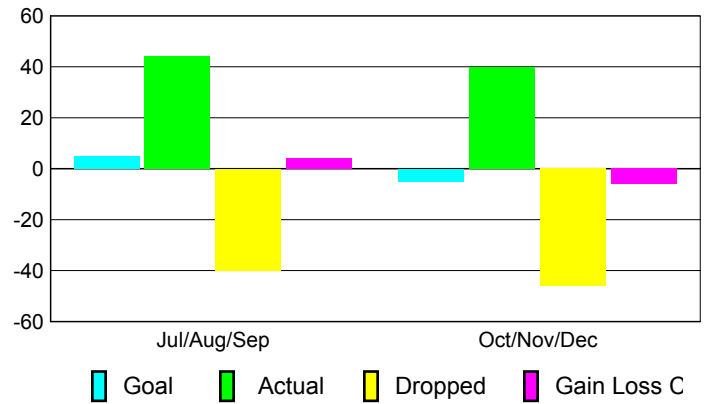

Membership Results 2010-2011

Goal, New, Dropped, Gain/Loss