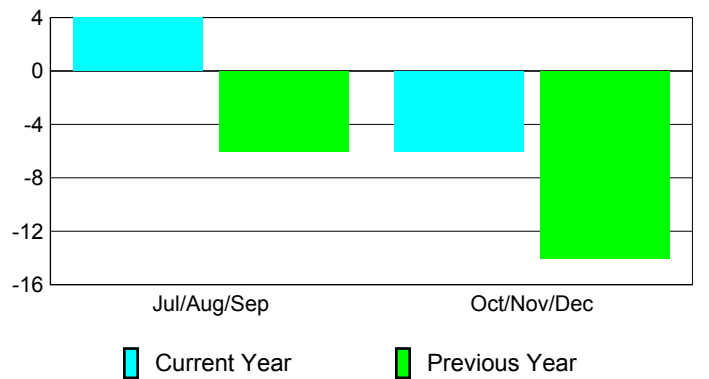

Comparison of Membership Gain/Loss

Current Year Compared to the Previous Year